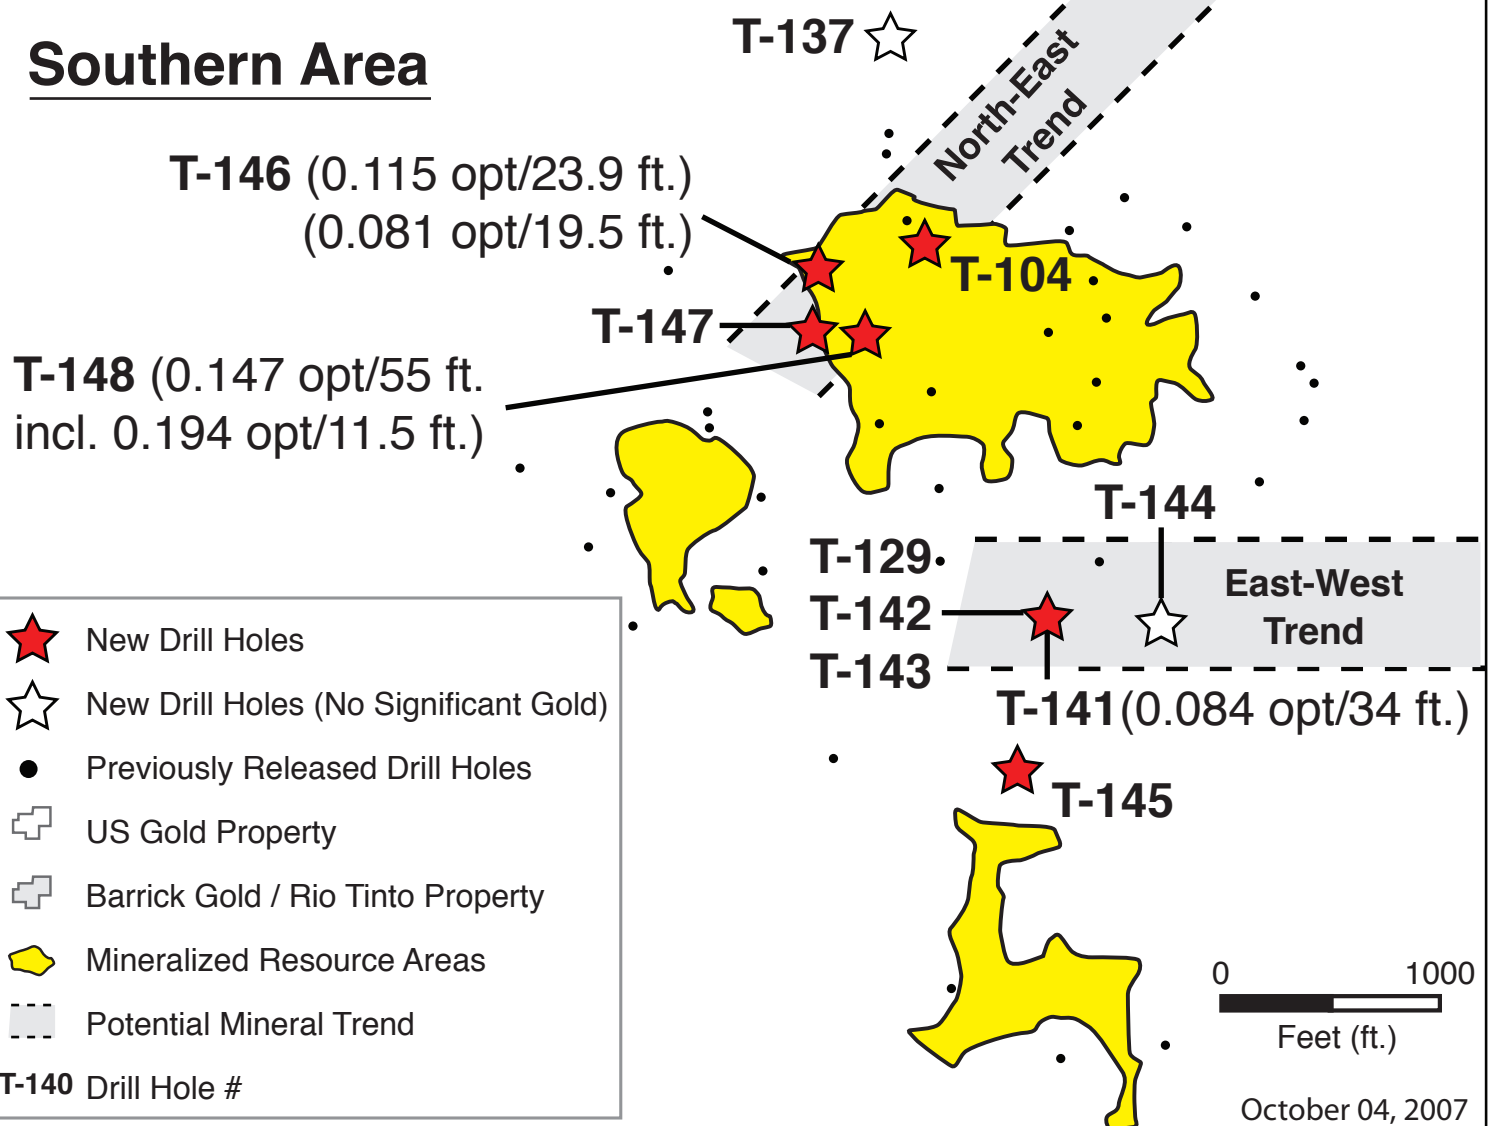

# US Gold: Tonkin - New & Historical Drilling FIGURE 2

## Middle Area

## Southern Area

- ★ New Drill Holes
  - ☆ New Drill Holes (No Significant Gold)
  - Previously Released Drill Holes
  - ⊕ US Gold Property
  - ⊕ Barrick Gold / Rio Tinto Property
  - ⬡ Mineralized Resource Areas
  - ⋯ Potential Mineral Trend
- T-140 Drill Hole #