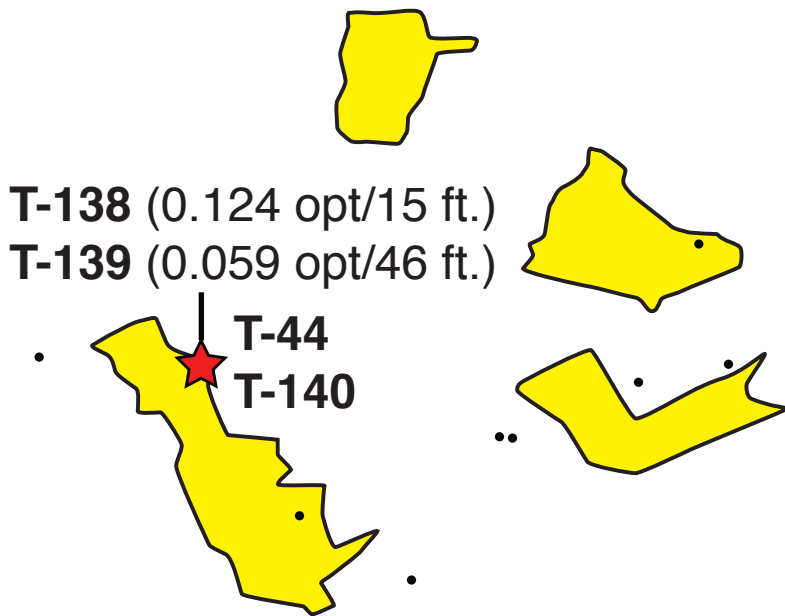

# US Gold: Tonkin - New & Historical Drilling FIGURE 2

## Middle Area

## Southern Area

- ★ New Drill Holes
  - ☆ New Drill Holes (No Significant Gold)
  - Previously Released Drill Holes
  - ⊕ US Gold Property
  - ⊕ Barrick Gold / Rio Tinto Property
  - ⬡ Mineralized Resource Areas
  - ⋯ Potential Mineral Trend
- T-140 Drill Hole #